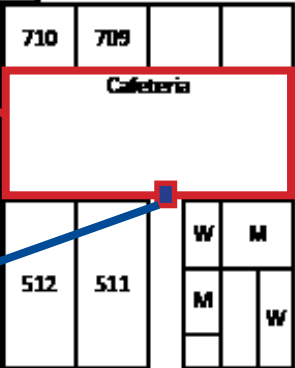

Swartz Creek Middle School
 8230 Grape Rd.
 Swartz Creek, MI

North Parking Lot

Spectator Entrance
No Props

Problem 4
Weigh-In

Prop Drop

Team Dressing Rooms

Team Prop Area

Problem 5
Primary

Concessions
and
Souvenirs

Accessible
Cafeteria
Entrance

Problem 3

Team Prop Area

Spectator Entrance
No Props

Spontaneous
Check-In

South Parking Lot

Prop Drop