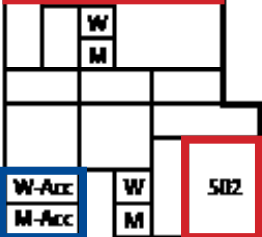

Swartz Creek Middle School
8230 Grape Rd.
Swartz Creek, MI

North Parking Lot

Spectator Entrance
No Props

Problem 4
Weigh-In

Team
Dressing
Rooms

Prop Drop

Spontaneous
Check-In

Problem 5
Primary

Concessions
and
Souvenirs

Team Prop Area

Media Center
Judges'
Lounge

Problem 3

Accessible
Cafeteria
Entrance

Team Prop Area

South Parking Lot

Prop Drop