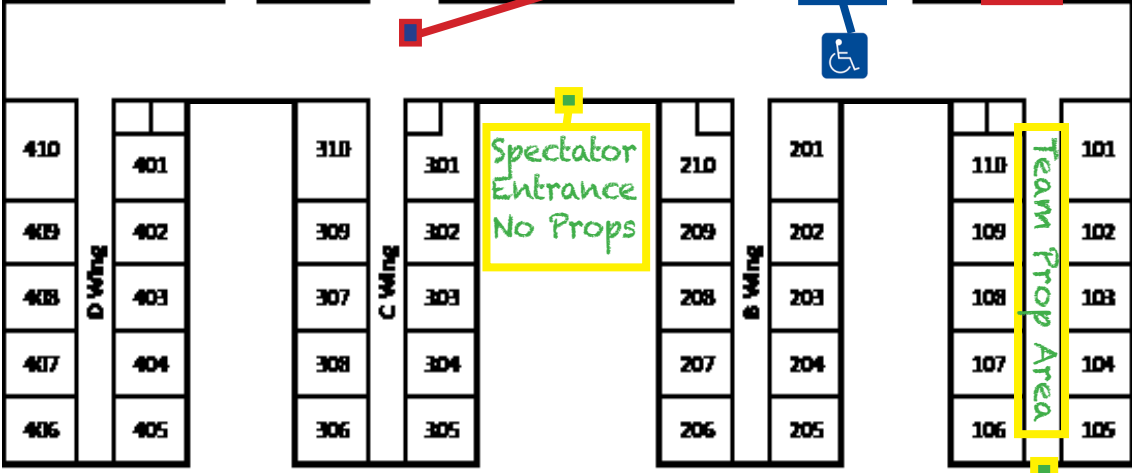

Swartz Creek Middle School
8230 Grape Rd.
Swartz Creek, MI

North Parking Lot

Spectator Entrance
No Props

Problem 4
Weigh-In

Team
Dressing
Rooms

Prop Drop

Spontaneous
Check-In

Problem 5
Primary

Concessions
and
Souvenirs

Team Prop Area

Media Center
Judges'
Lounge

Problem 3

Accessible
Cafeteria
Entrance

Team Prop Area

South Parking Lot

Prop Drop