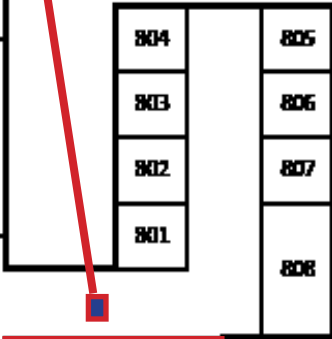

Swartz Creek Middle School
8230 Grape Rd.
Swartz Creek, MI

North Parking Lot

Spectator Entrance
No Props

Problem 4
Weigh-In

Team
Dressing
Rooms

Prop Drop

Spontaneous
Check-In

Problem 5
Primary

Concessions
and
Souvenirs

Team Prop Area

Media Center
Judges'
Lounge

Problem 3

Accessible
Cafeteria
Entrance

Team Prop Area

South Parking Lot

Prop Drop