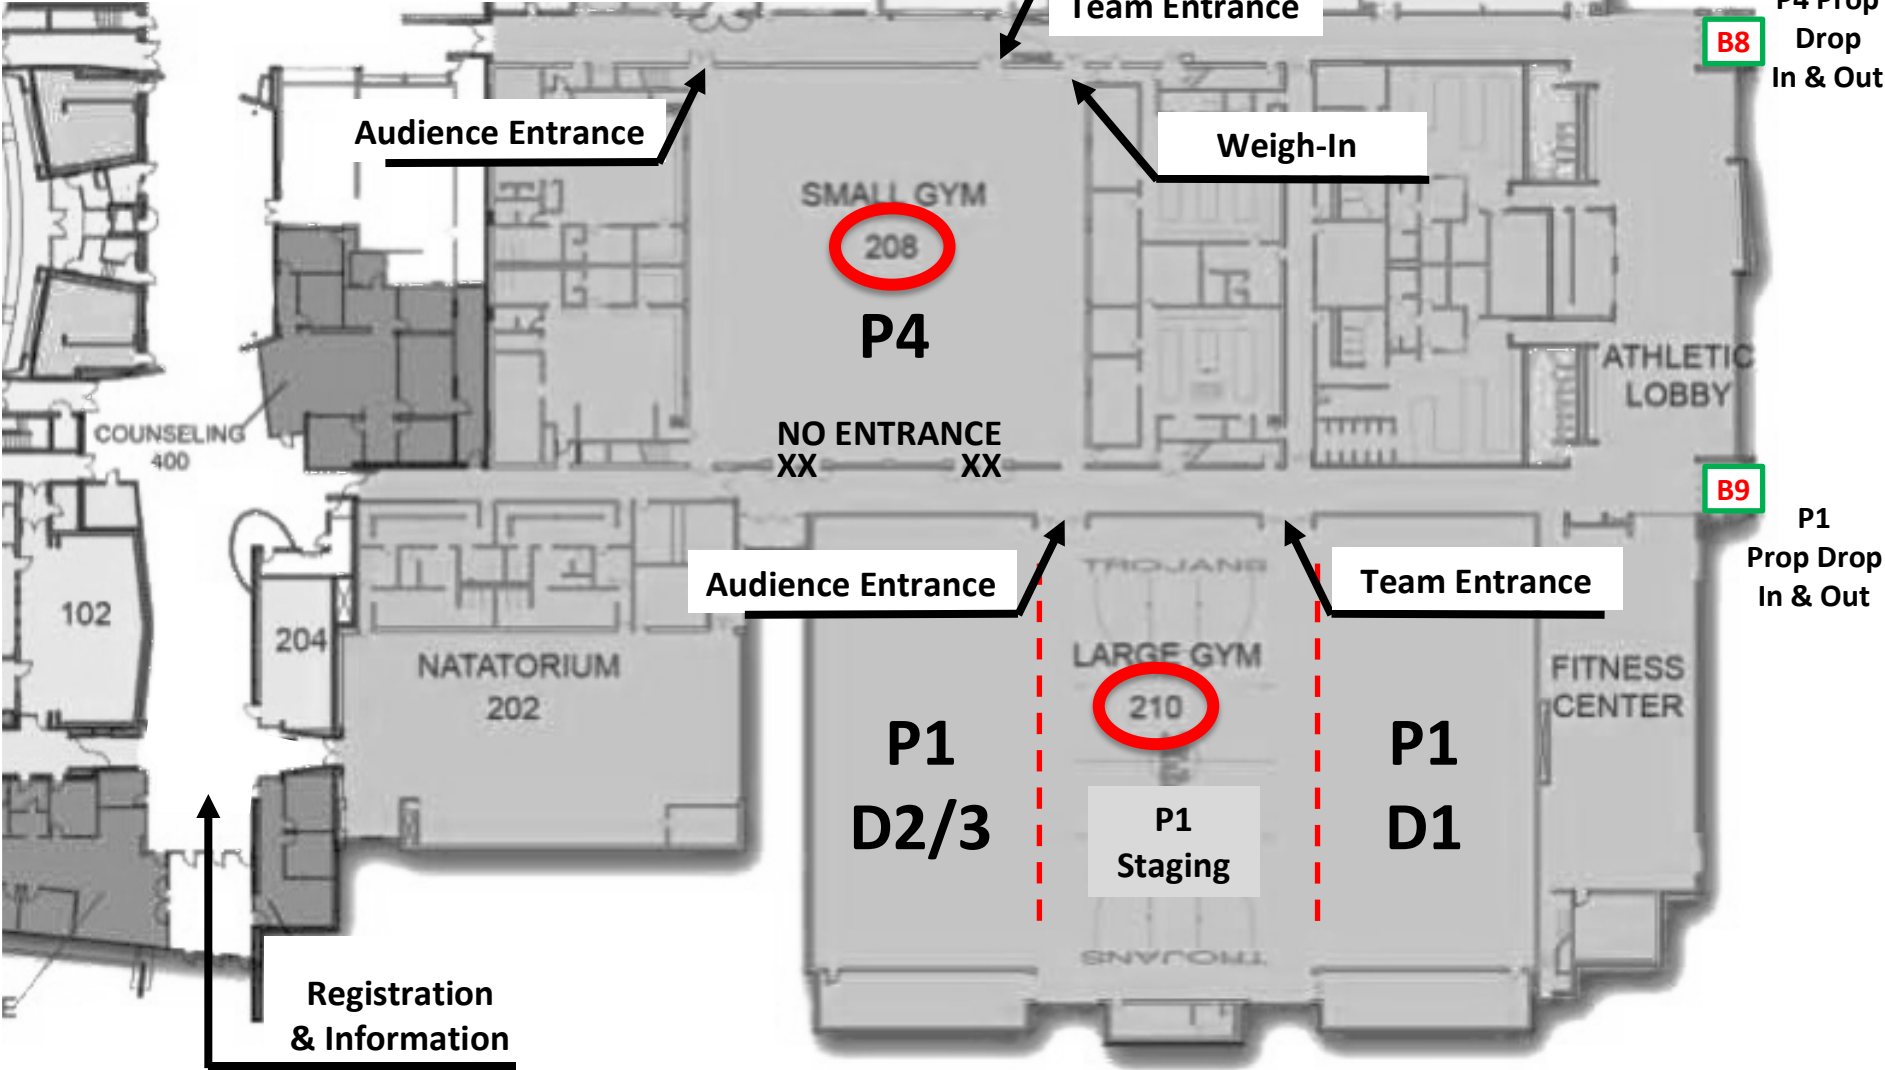

TK High School Gym Wing

P1 - Drive in Movie - Large Gym (#210)
P1 Staging - center of Large Gym (#210)

P4 - Deep Space Structure - Small Gym (#208)
P4 Staging - Rm #405
P4 Weigh In - Small Gym (#208)

P4 Staging

405

Team Entrance

P4 Prop Drop In & Out
B8

Audience Entrance

Weigh-In

SMALL GYM

208

P4

NO ENTRANCE
XX XX

ATHLETIC LOBBY

B9

P1 Prop Drop In & Out

Audience Entrance

Team Entrance

COUNSELING
400

102