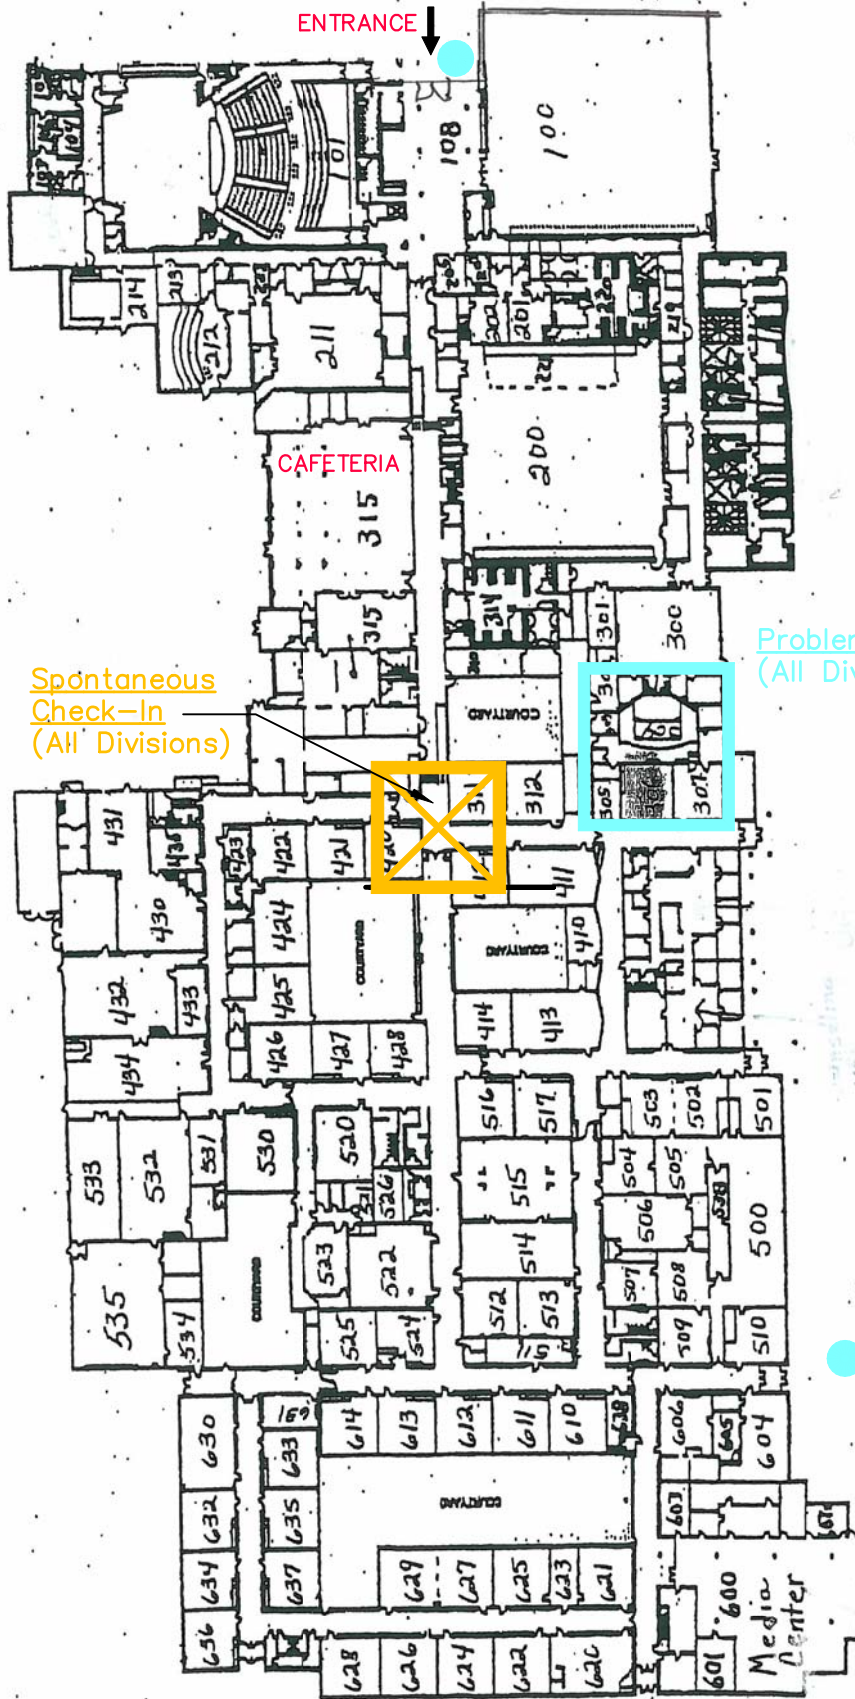

MIDDLE SCHOOL  
3-5 MINUTE WALK  
(THIS DIRECTION)

PARKING

Spontaneous  
Check-In  
(All Divisions)

Problem #4  
(All Divisions)

 = PROP DROP LOCATIONS  
FOR RESPECTIVE PROBLEMS

# MAP #3