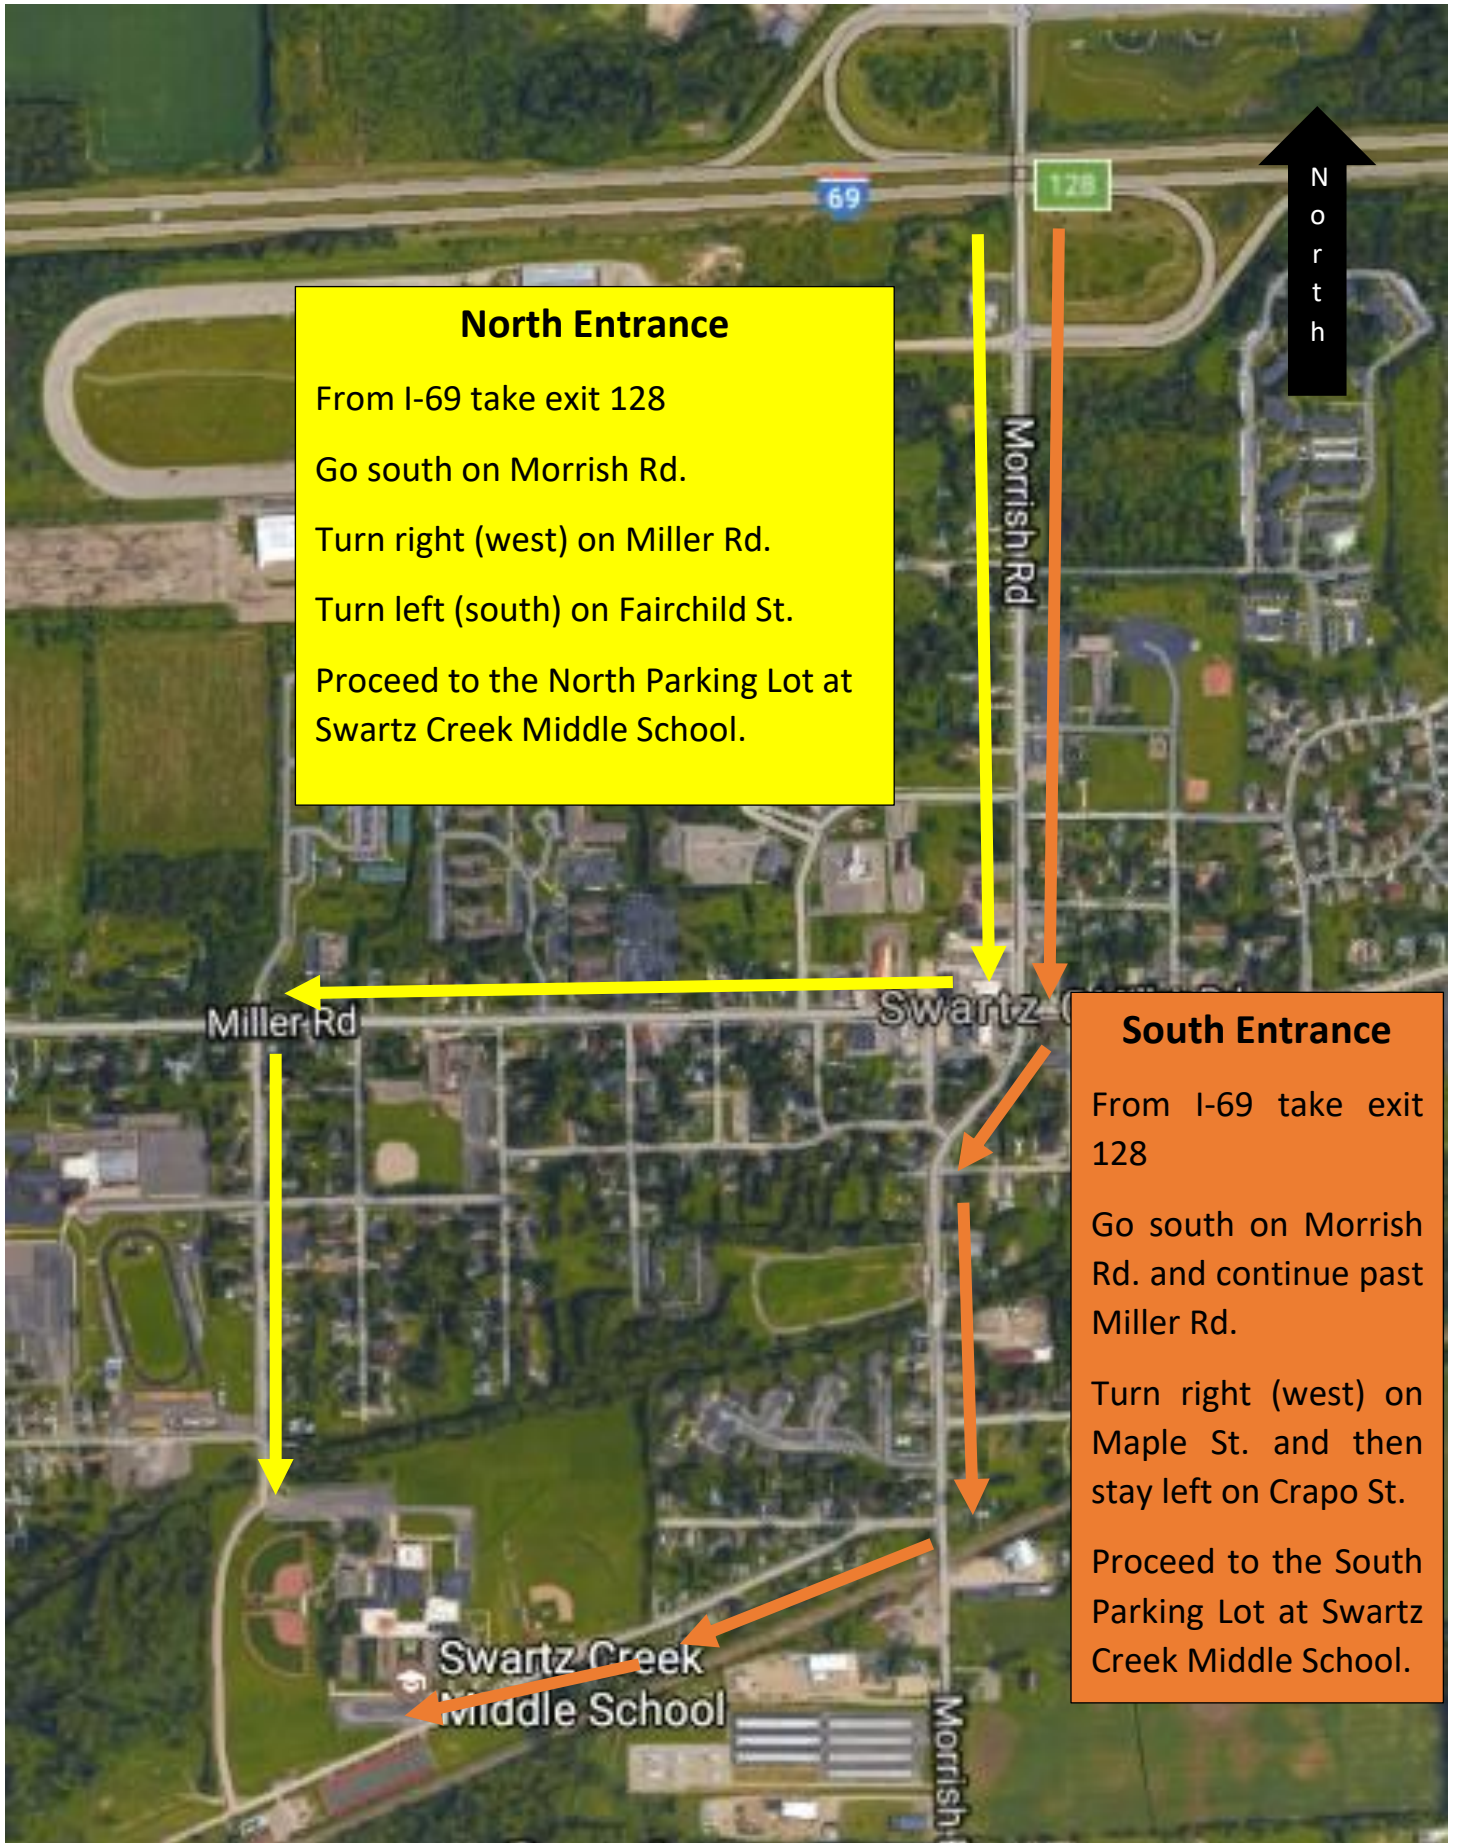

Swartz Creek Middle School, 8230 E. Crapo St. Swartz Creek, MI

North Entrance

From I-69 take exit 128
Go south on Morrish Rd.
Turn right (west) on Miller Rd.
Turn left (south) on Fairchild St.
Proceed to the North Parking Lot at Swartz Creek Middle School.

South Entrance

From I-69 take exit 128
Go south on Morrish Rd. and continue past Miller Rd.
Turn right (west) on Maple St. and then stay left on Crapo St.
Proceed to the South Parking Lot at Swartz Creek Middle School.